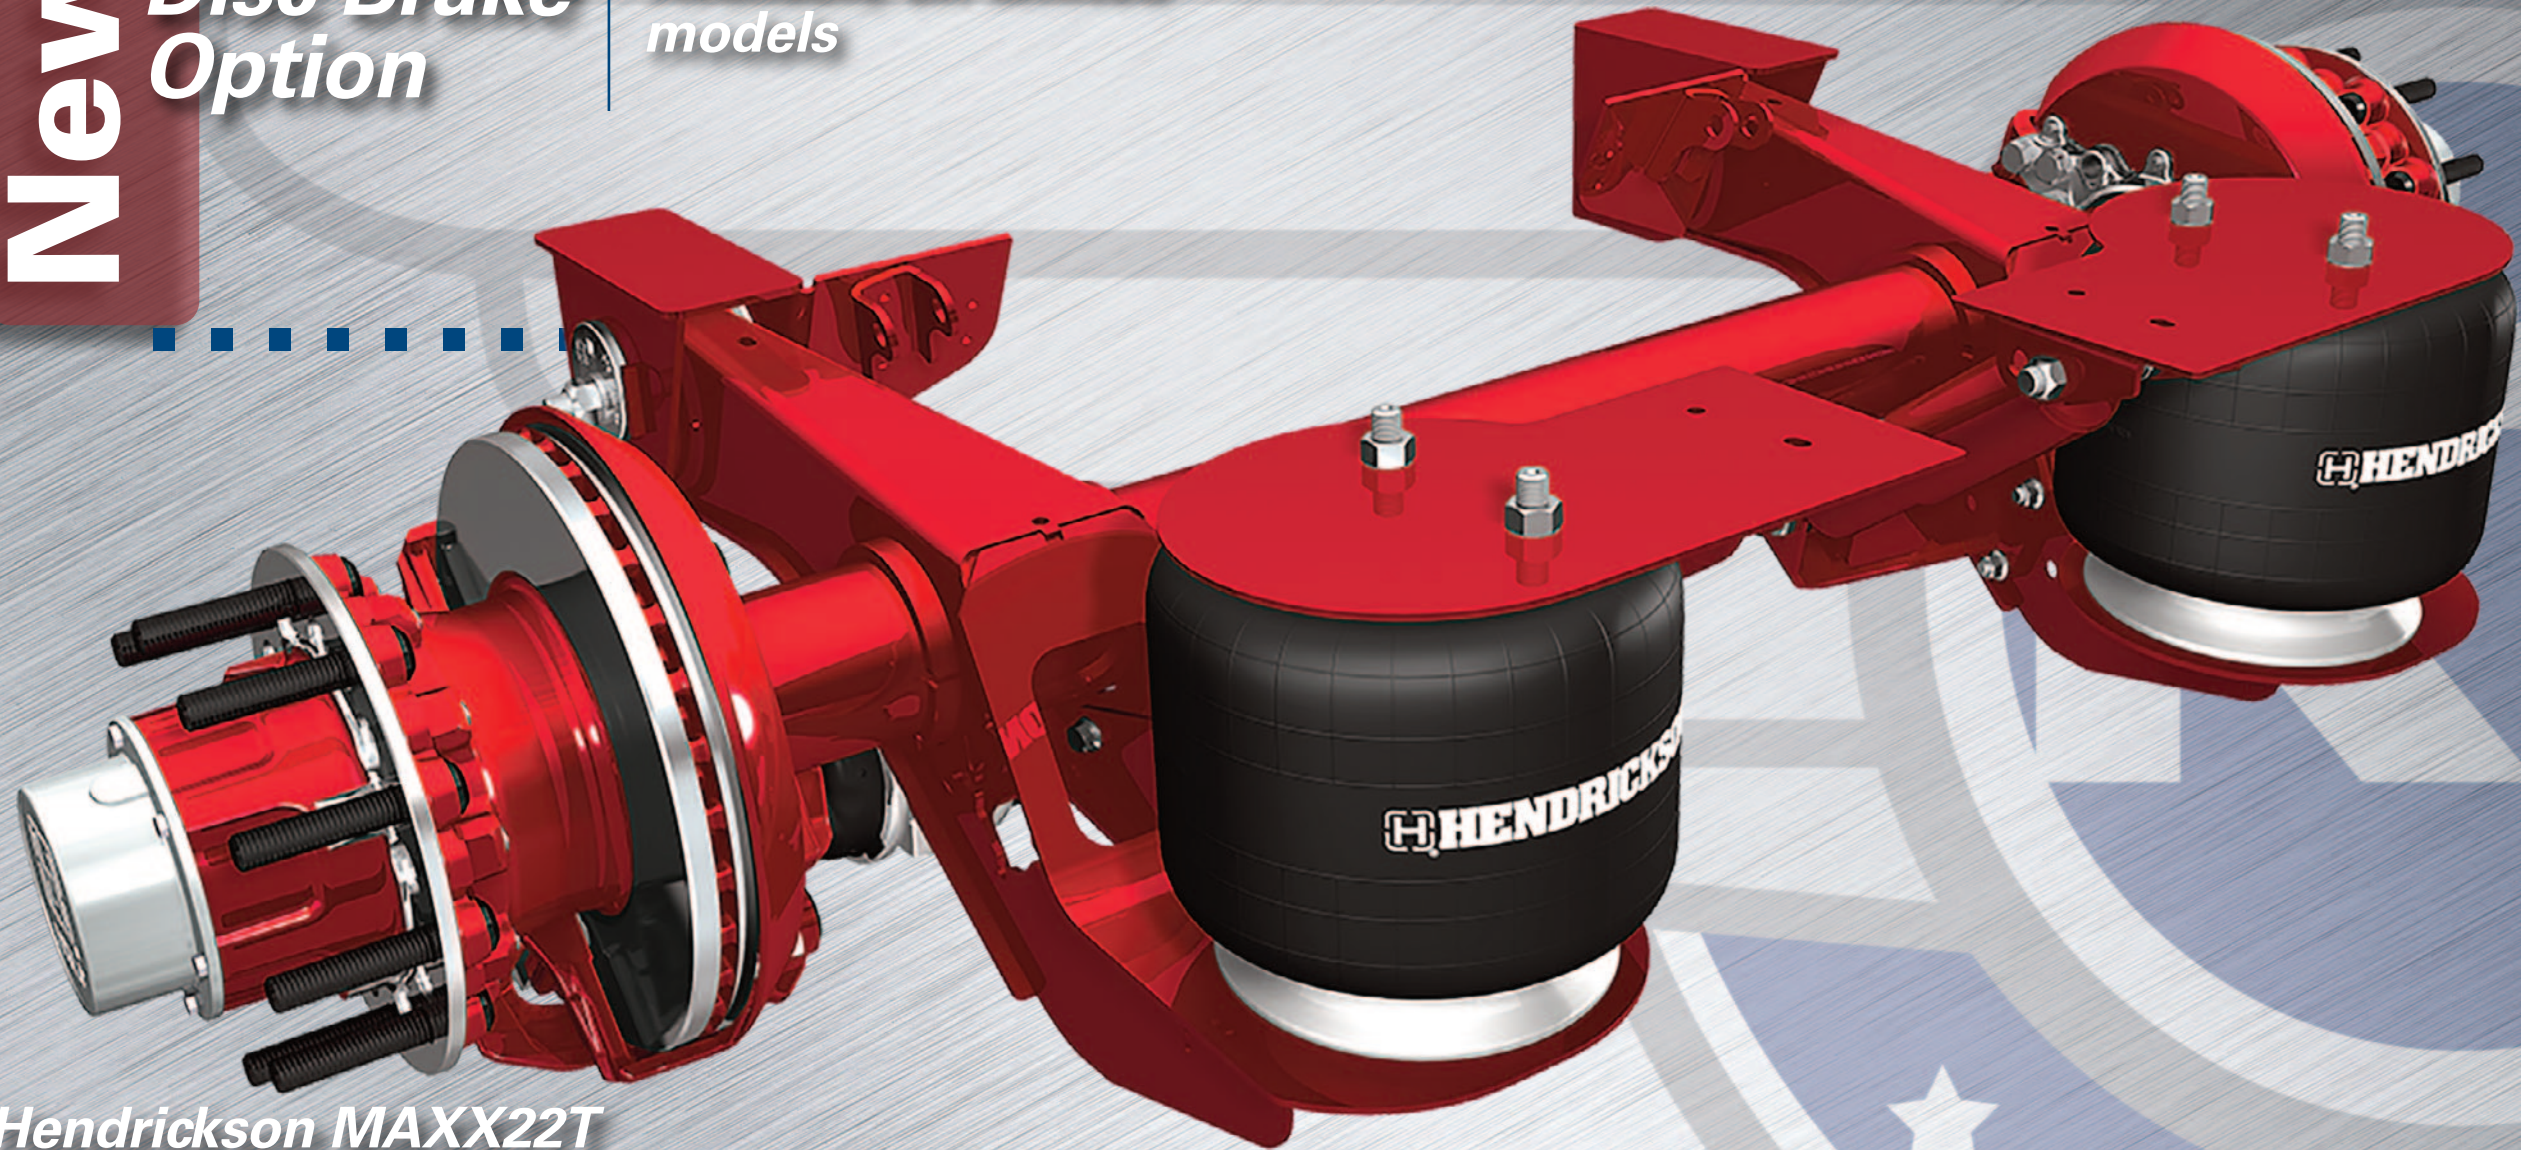

KENTUCKY TRAILER
A Servant Leader Company

Furniture Van Features 2022

Custom Built Trailers

Custom Built Trailers

New

**Disc Brake
Option**

*Available on limited
models*

*Hendrickson MAXX22T
trailer air disc brake system
now available on limited
furniture van models.*

H HENDRICKSON
The World Rides On Us®

kytrailer.com

Kentucky Trailer
7201 Logistics Drive
Louisville, KY 40258
(502) 637-2551
(502) 636-3675 fax
(888) 598-7245 toll free

Custom Trailer &
Truck Body Manufacturing

**What We
Make Matters.®**